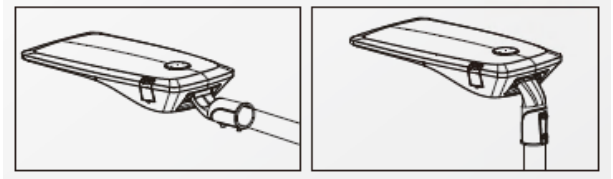

Article Number
9350-150-3000

Description

LED Street Light

Technical Specification

LED Power(W)	150W
Mounting	Hook or pole
Lumen output (Lm)	16000Lm
Lumen/Watt	140 lumen/W
CCT(K°)	3000K° or 4000K°
Beam Angle (°)	150°
Power factor	> 0,98
CRI	>75
IP	66
AC Inpute (Vac)	AC230V
Driver	Sosen
LED type	SMD3030
Working height	>6 meter
Applications	outdoor
Working Temperature	-25° +50°
Warranty (years)	5
Housing Color	Black
Dimensions LxBmm	700x327xmm
Weight (kg)	7kg
Packing (pc) /box	1

150W	230V	3000K	CE
IP66	°150	DIM	RoHS

Also available in:
200W 140Lm/W
Wall mount bracket

Article Number
9350-200-3000
9350-000

Durable – Delightfull – LED

Alltronic bv
Ringlaan 72
3630 Maasmechelen

T +32 (0)89 51 43 55
E ledsmeet@alltronic.be
W www.alltronic.be

BTW/TVA BE0444.840.218
BNP Paribas fortis BE17 0011 8812 6021
BIC GEBABEBB