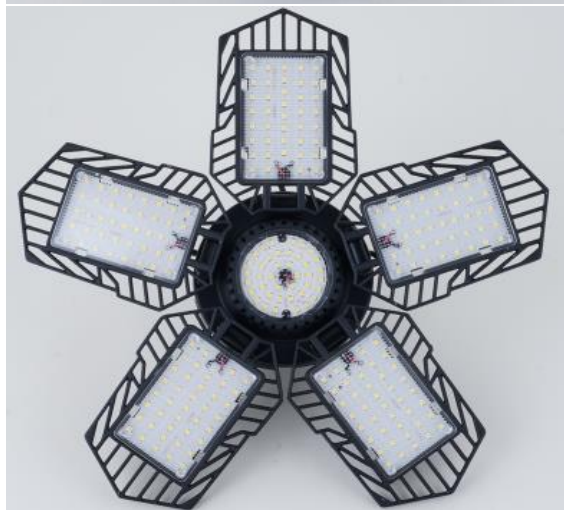

Description

Garage E27 LED light 120W

Technical Specifications

LED power (W)	120W
Mounting	E27 (Easy installation)
Lumen output (Lm)	12000
Lumen/Watt	100
CCT (K°)	5000
Beam Angle(°)	360° (adjustable)
Power factor	0,98
CRI	>80
Dimmable	No
Inpute (Vac)	230V
Energy class	F
LED chip	2835SMD
Each panel can be adjustable 90° degree	
Number of LEDs	240pcs
Housing	ALUM. +ABS pl. + PC lens
Driver intern	yes
Warranty (years)	3 years
Dimensions Øxbxh (mm)	Ø 295x73x135 mm
life time (hr)	40000hr
Packing/pc	1
Applications:Garage; stock areas:	--> Indoor only !

120W	RoHS	6000K	CE
IP20	°360	E27	INDOOR only

06/2022

also available in 180W

9310-180-6000

Durable – Delightfull – LED