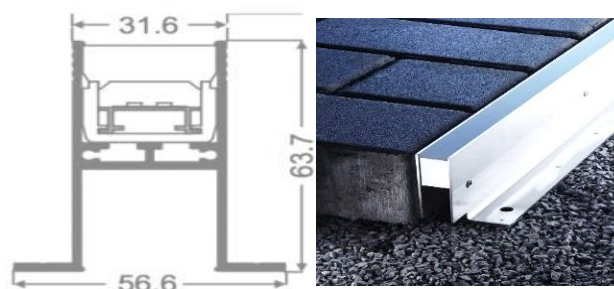

Description

Outdoor Linear LED light

Technical specifications

LED Power(W)	16W / meter
mounting	Profile Alu.10mm thick
Lumen output (Lm)	1120 Lm
Lumen/Watt	70 lumen/W
CCT (K°)	3000K
Beam angle (°)	120°
Power factor	> 0,9
CRI	>80
IK rating	IK30
Inpute(Vac)	DC24V
Cable 2x	0,3m
LED type	SMD2835 Epistar
House painting	Silver, Black, White
Max running length	10 meter max
Applications : Outdoor IP67 floor , wall & ceiling	
Working Temperature	-25° +60°
High weight pressure resistant, upto 3000kg	
Warranty (years)	2
Dimmable	0-10V/DMX/DALI/Triac
Dimensions: LxBxH (mm)	1000x56,5x63,7

16W	24V	3000K	CE
IP67	°120	DIM	RoHS

12/2020

Also available in:

2700k/3000k/4000k/6000k & other colors

Toepassingen: inritten, wandelpaden, parken enz...
grond , muren en plafonds

Durable – Delightfull – LED