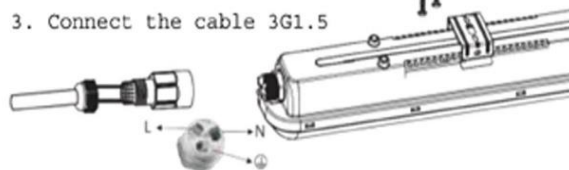

Description

LED Tri Proof Linear 50W IP65

Technical Specifications

LED Power (W)	50
Mounting	Quick fix brackets
Lumen output (Lm)	6000
Lumen/Watt	120
CCT(K°)	4000K°
Beam Angle(°)	120
Power factor	0,8
CRI	>80
IP	65
AC Inpute(Vac)	220-240 (50Hz)
IK	8
LED chip	SMD2835
UV resistance	Yes
Energy Classe	A+
* Quick connection without opening the housing	
Driver incl.	Osram
Driver intern/extern	intern
Warranty (years)	3
Dimmable	no
Dimensions lxbxh (mm)	1500 x 70 x 68
Dimensions lxbxh (mm) with sensor	1507 x 91 x 78
Packing (pcs)	1
Number in box	9

1. switch off power
2. install 2 brackets

3. Connect the cable 3G1.5

dec/20

Option:

With motion sensor

Bestel nr: 8502-050-4000

Durable – Delightfull – LED