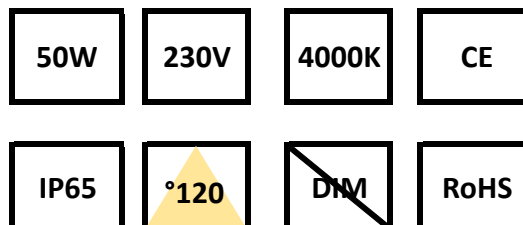

Description

LED Tri Proof Linear 50W IP65

Technical Specifications

LED Power (W)	50
Mounting	Quick fix brackets
Lumen output (Lm)	6000
Lumen/Watt	120
CCT(K°)	4000K°
Beam Angle(°)	120
Power factor	0,8
CRI	>80
IP	65
AC Inpute(Vac)	220-240 (50Hz)
IK	8
LED chip	SMD2835
UV resistance	Yes
Energy Classe	A+
* Quick connection without opening the housing	
Driver incl.	Osram
Driver intern/extern	intern
Warranty (years)	3
Dimmable	no
Dimensions lxbxh (mm)	1500 x 70 x 68
Dimensions lxbxh (mm) with sensor	1507 x 91 x 78
Packing (pcs)	1
Number in box	9

1. switch off power
2. install 2 brackets

3. Connect the cable 3G1.5

dec/20

Option:

With motion sensor

Bestel nr: 8502-050-4000

Durable – Delightfull – LED