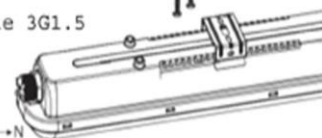

Description

LED Tri Proof Linear 24W IP65

24W	230V	4000K	CE
IP65	°120	DIM	RoHS

Technical Specifications

LED Power (W)	24
Mounting	Quick fix brackets
Lumen output (Lm)	2880
Lumen/Watt	120
CCT (K)	3000K°/4000K°/6000K°
Beam Angle (°)	120
Power factor	0,8
CRI	>80
IP	65
AC Inpute (Vac)	220-240 (50Hz)
IK	8
LED chip	SMD2835
UV resistance	Yes
Energy Classe	A+
* Quick connection without opening the housing	
Driver incl.	Osram
Driver intern/extern	intern
Warranty (Years)	3
Dimmable	no
Dimensions lxbxh (mm)	600 x 70 x 68
Dimensions lxbxh (mm) with sensor	607 x 91 x 78
Packing (pcs)	1
Number in box	12

1. switch off power
2. install 2 brackets

3. Connect the cable 3G1.5

12/2020

Durable – Delightfull – LED