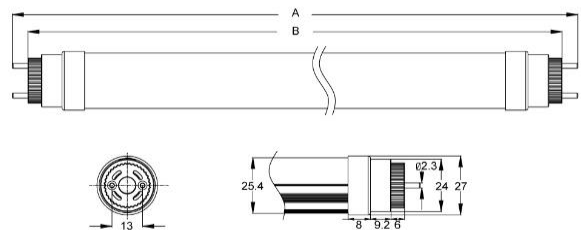

**Discription**

**LED T8 Tube 200Lm/W**

16W	220V	5000K	CE	RoHS
IP20	°140	DM	® bnsInierRVUT	SAA

**Technical Specifications**

LED Power (W)	16W
Base	G13
Lumen output (Lm)	3200Lm
Lumen/Watt	200Lm/W
CCT (K)	4000K-5000K -6000K
Beam Angle (°)	140
IP	20
CRI	>85
Input Voltage	220 VAC
Energy Classe	C
Power factor	>0,9
LED chip	Epistar (flicker free)
LED Type	2835SMD
Frosted Cover	now Glass
Operating temp.	-20° / +45°
Warranty	5 years
Dimmable	no
Dimensions: Ø xL (mm)	Ø26x1500mm
Lifespan	50.000
Rotatable end caps:	Yes
Now warm up time!	

01/2023

**Also available in:**

**20W 1500mm 4000Lm**

**24W 1500mm 4800Lm**

**Article no.**

**8008-020-0000**

**8008-024-0000**

*Durable – Delightfull – LED*