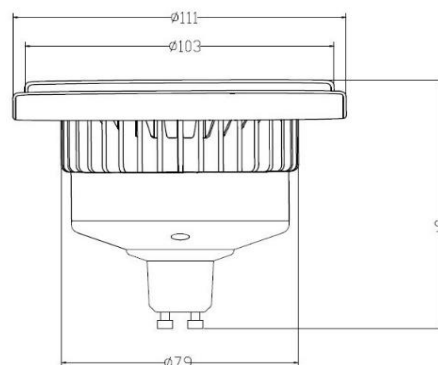

Description

LED AR111 GU10-15W- 3000K

17W	GU10	3000K	CE
IP20	30°	DIM	RoHS

Technical Specifications

LED power(W)	17
Fitting	GU10
Lumen output (Lm)	1300
Lumen/Watt	75
CCT(K°)	3000
Beam angle (°)	30
Power factor	0.99
CRI	>83
IP	20
Inpute(Vac)	230V
Energy classe	A+
LED chip	COB
LED Brand	Forepi Taiwan
Number of LEDs	2
Housing	Alum. & PI
Driver incl.	yes
Driver intern/extern	intern
Warranty (years)	5
Dimmable	Yes
Dimensions(mm)	111x91
Life time (Hr)	40.000