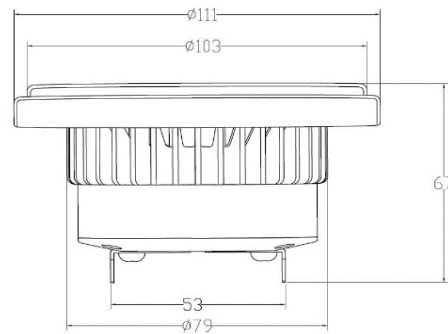

Description

LED AR111 - 15W - dimbaar - 3000K

15W	GU53	3000K	CE
IP20	30°	DIM	RoHS

Technical Specification

LED Power (W)	15
Mounting	GU53
Lumen output (Lm)	1000
Lumen/Watt	67
CCT (K)	3000
Beam Angel (°)	30
Power factor	0.99
CRI	>83
IP	20
AC Inpute (Vac)	230V
Energy Class	A+
LED chip	COB
LED Brand	Forepi Taiwan
Number of LEDs	2
Cable (cm)	28cm
Driver incl.	Yes
Driver intern/extern	extern
Warranty (Years)	3
Dimmable	Yes
Dimansions (mm)	111x67
Dimansions driver lxbxh (mm)	150x40x28
Lifetime (Hr)	40.000