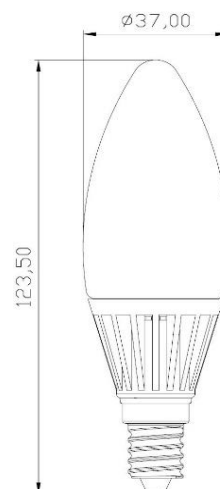

Description

LED Candel Straight - 5W- Dim - 2700K

5W	E14	2700K	CE
IP20	150°	DIM	RoHS

Technical Specification

LED Power (W)	5
Socket	E14
Lumen output (Lm)	400
Lumen/Watt	80
CCT(K°)	2700
Beam Angel (°)	150
Power factor	0.8
CRI	>80
IP	20
AC Inpute (Vac)	230
Energy Classe	A+
LED chip	2835 SMD
LED Brand	Epistar
Number of LEDs	14
Glass	Milk
Driver Incl.	Yes
Driver intern/extern	intern
Warranty (years)	3
Dimmable	Yes
Dimensions (mm)	37x123,5
Life Time(Hr)	40.000

12/2020