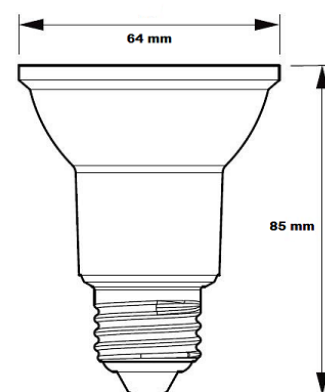

Description

LED PAR20 - 7W - 3000K

Technical Specifications

LED Power (W)	7
Socket	E27
Lumen output (Lm)	574Lm
Lumen/Watt	82
CCT(K°)	3000
Beam angel (°)	60°
Power factor	0.85
CRI	>80
IP	20
AC Inpute (Vac)	230
LED Brand	Epistar
Driver incl.	yes
Driver intern/extern	intern
Warranty (years)	3
Dimmable	yes
Dimensions: diam. X h (mm)	64x85mm
Lifetime (Hr)	35.000

7W	E27	3000K	CE
IP20	60°	DIM	RoHS