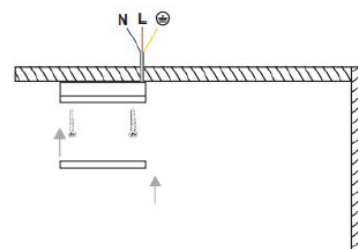

Montage

06/2022

Available in 5W - 3000K° Black
Available in 3W - 3000K° White
Available in 5W - 3000K° White

Article no.
0281-005-3000
0283-003-3000
0283-005-3000

Durable – Delightfull – LED